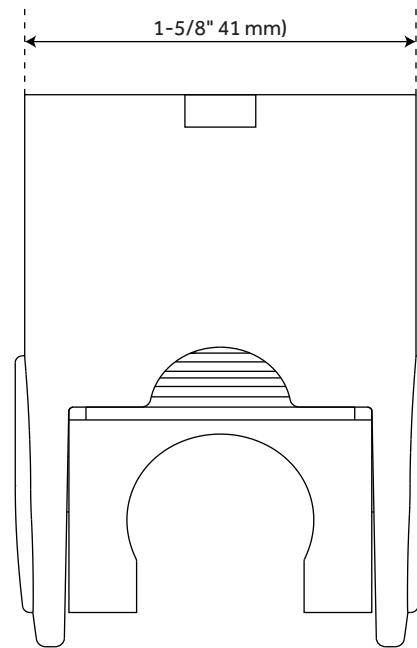

MODERN

ADJUSTABLE HAND SHOWER BRACKET

SKU: 948931

FEATURES

Material: ABS
Width: $1\text{-}5/8"$
Depth: $2\text{-}1/2"$
Height: $2"$

SIGNATURE HARDWARE LIFETIME WARRANTY

See website for warranty information

All dimensions and specifications are nominal and may vary. Use actual products for accuracy in critical situations.

REVISED 01/13/2020
Code: SHWB2010MB/SHWB2010MB
SHWB2010MB/SHWB2010MB/SHWB2010MB