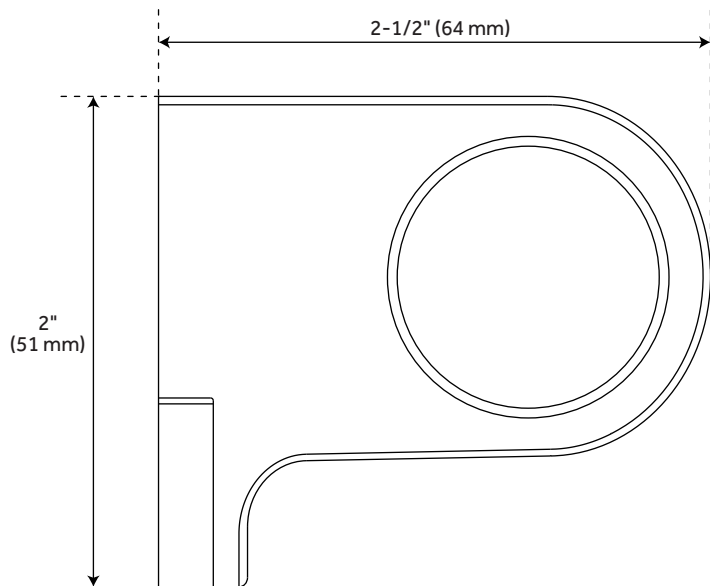

MODERN

ADJUSTABLE HAND SHOWER BRACKET

SKU: 948931

FEATURES

Material: ABS
Width: $1\text{-}5/8"$
Depth: $2\text{-}1/2"$
Height: $2"$

SIGNATURE HARDWARE LIFETIME WARRANTY

See website for warranty information

All dimensions and specifications are nominal and may vary. Use actual products for accuracy in critical situations.

REVISED 01/13/2020
Code: SHWB2010MB/SHWB2010MB
SHWB2010MB/SHWB2010MB/SHWB2010MB