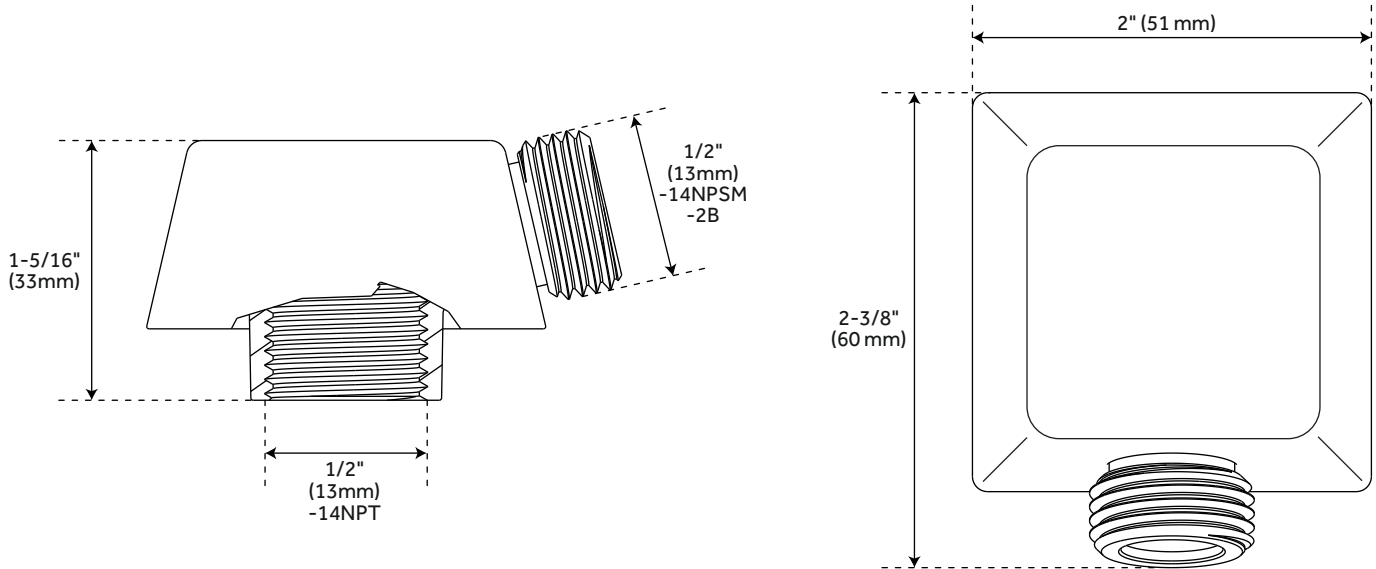

CONTEMPORARY

SQUARE WATER SUPPLY ELBOW FOR HAND SHOWER

SKU: 948933

FEATURES

Material: Brass
Length: 2"
Height: 1-5/16"
Assembly Required: No
NPT Connection: 1/2"
Male Wall Connection: 1/2"
Male Hose Connection: 1/2"